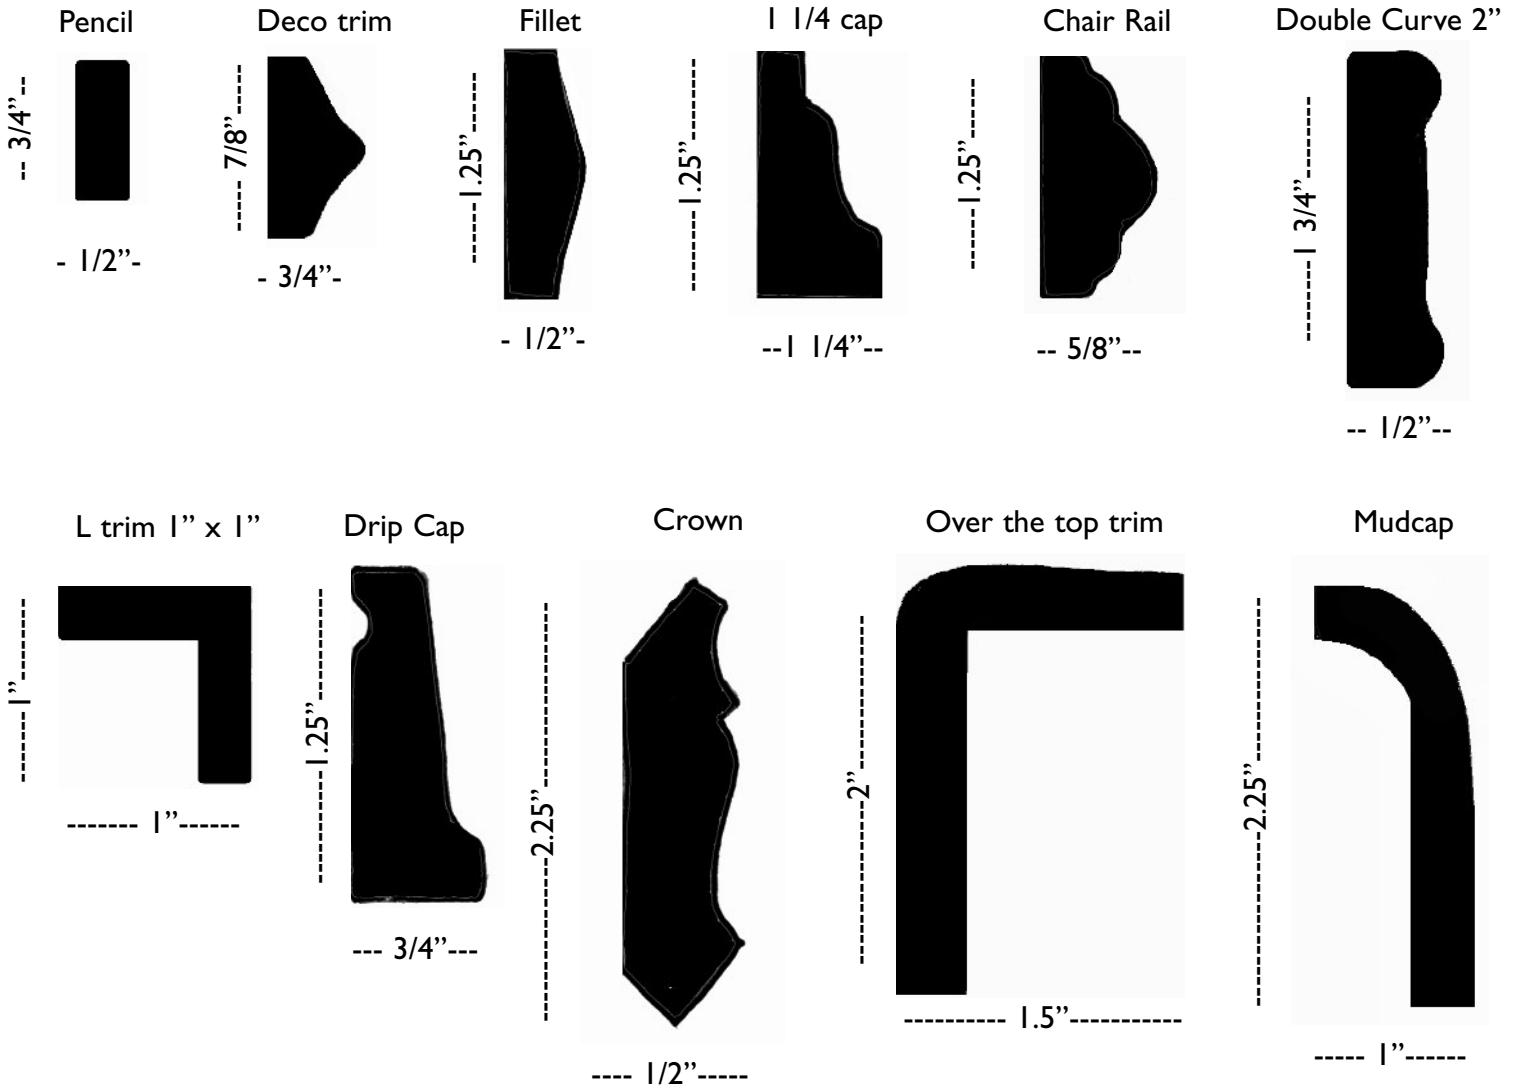

TRIM

Handmade Trims

Type	6" Length Price	8" Length Price	Price per Linear Foot
3/4" Pencil Trim	\$6.00	\$8.00	\$12.00
1" Pencil Trim	\$6.00	\$8.00	\$12.00
1" Deco Trim	\$6.00	\$8.00	\$12.00
1" L Trim	\$6.00	\$8.00	\$12.00
1.25" Fillet	\$7.50	\$10.00	\$15.00
1.25" Cap	\$7.50	\$10.00	\$15.00
1.25" Chair Rail	\$7.50	\$10.00	\$15.00
1.25" Drip Cap	\$7.50	\$10.00	\$15.00
2" Double Curve	\$12.00	\$16.00	\$24.00
2" Over the top	\$12.00	\$16.00	\$24.00
2.25" Crown	\$13.50	\$18.00	\$27.00
2.25" Mud Cap	\$13.50	\$18.00	\$27.00